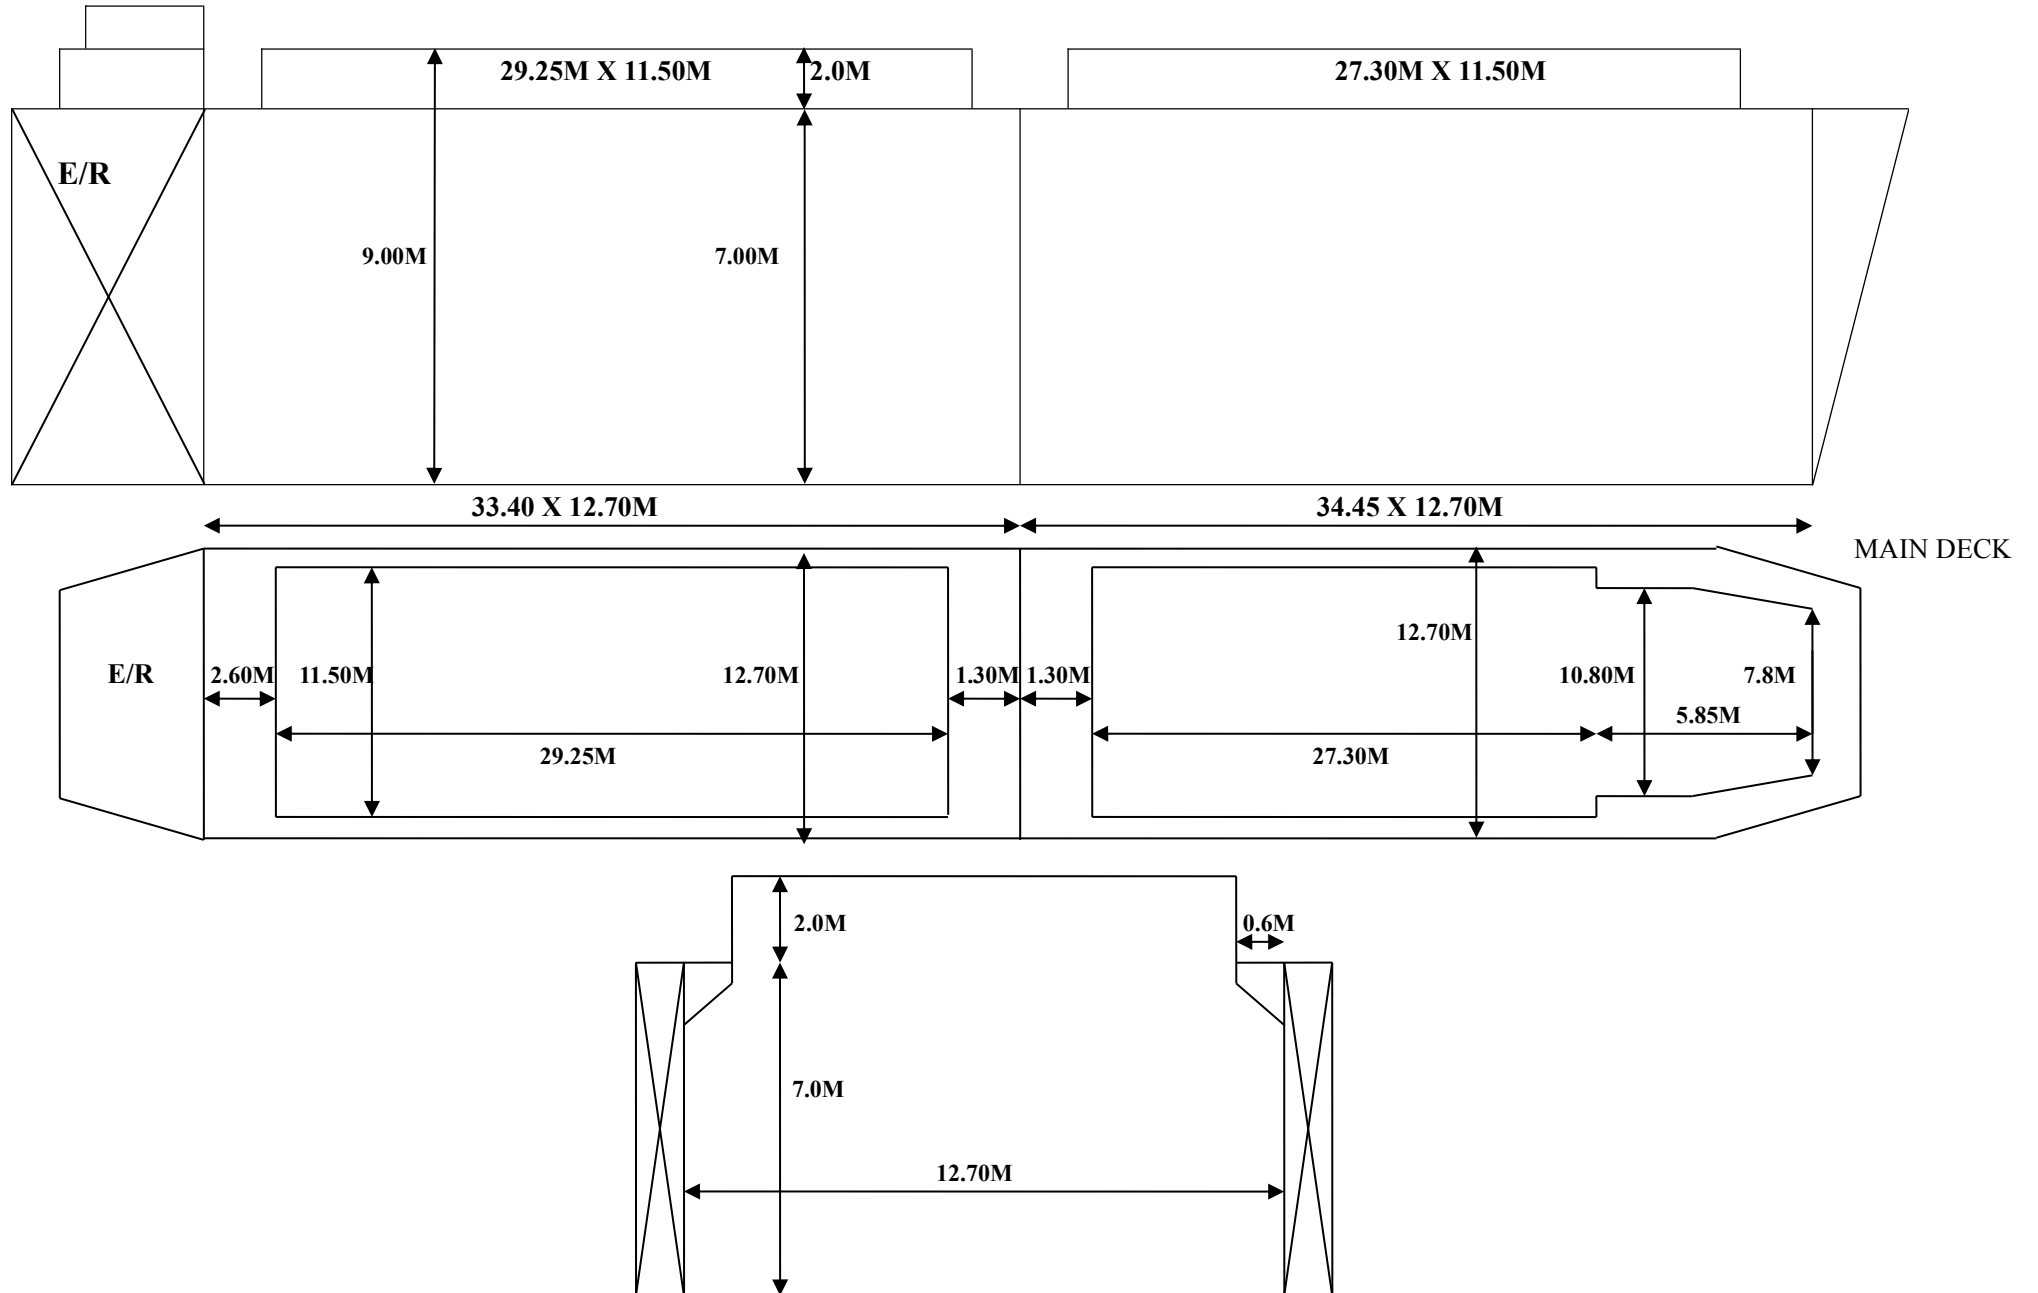

MV."SKY VENUS" (天娜轮)

PROFILE

MV."SKY VENUS" HOLD PHOTOGRAPH

FORESIDE OF HOLD NO.1

BACKSIDE OF HOLD NO.1

FORESIDE OF HOLD NO.2

BACKSIDE OF HOLD NO.2